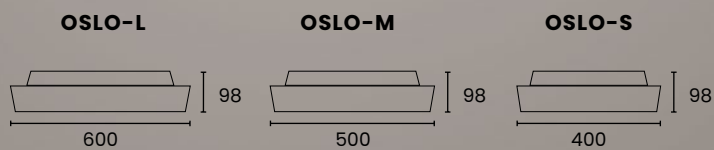

### LÁMPARAS

LED 135w - 3000K  
LED 96w - 3000K  
LED 72w - 3000K  
LED 51w - 3000K

OSLO-L

OSLO-M

OSLO-S