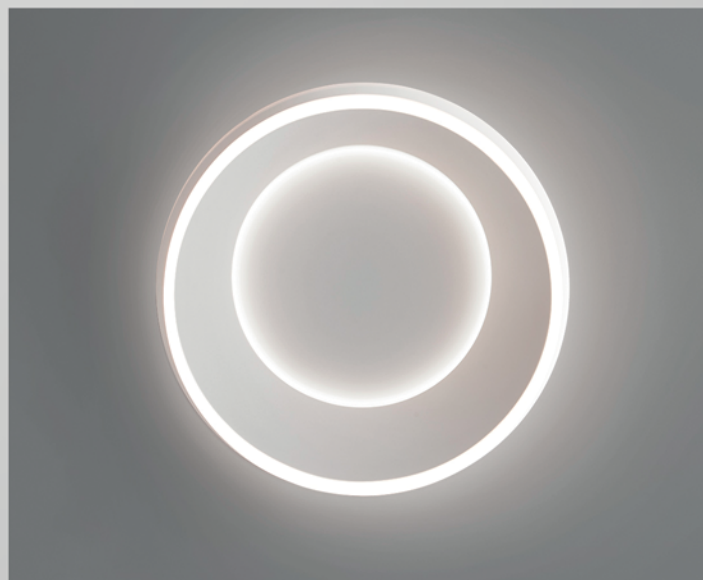

### LÁMPARAS

LED 60w - 3000K  
LED 78w - 3000K  
LED 92w - 3000K

OSLO-L

OSLO-M

OSLO-S