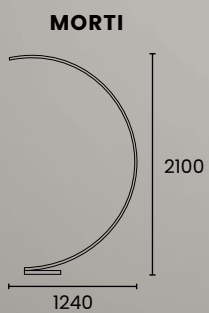

.Morti

DESCRIPCIÓN

Lámpara de pie LED dimerizable curva con terminaciones en color negro mate.

COLORES

● Negro

LÁMPARAS

LED 44w
Dimerizable