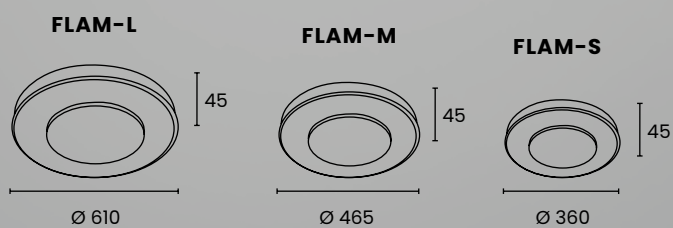

### LÁMPARAS

LED 48w - 3000K  
LED 36w - 3000K  
LED 28w - 3000K

FLAM-L

FLAM-M

FLAM-S