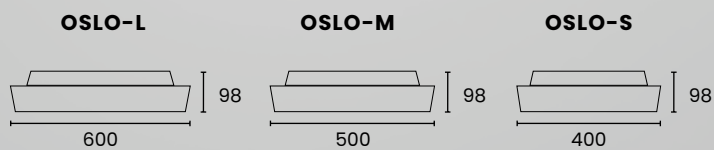

### LÁMPARAS

LED 60w - 3000K  
LED 78w - 3000K  
LED 92w - 3000K

OSLO-L

OSLO-M

OSLO-S