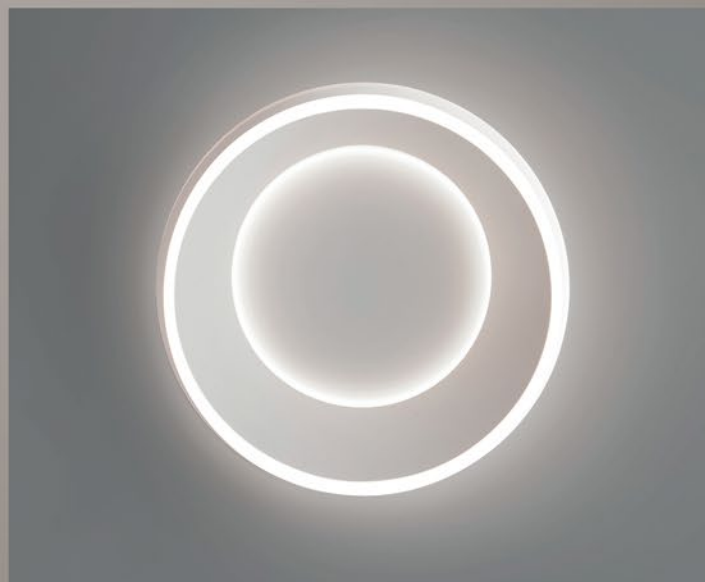

### LÁMPARAS

LED 135w - 3000K  
LED 96w - 3000K  
LED 72w - 3000K  
LED 51w - 3000K

OSLO-L

OSLO-M

OSLO-S